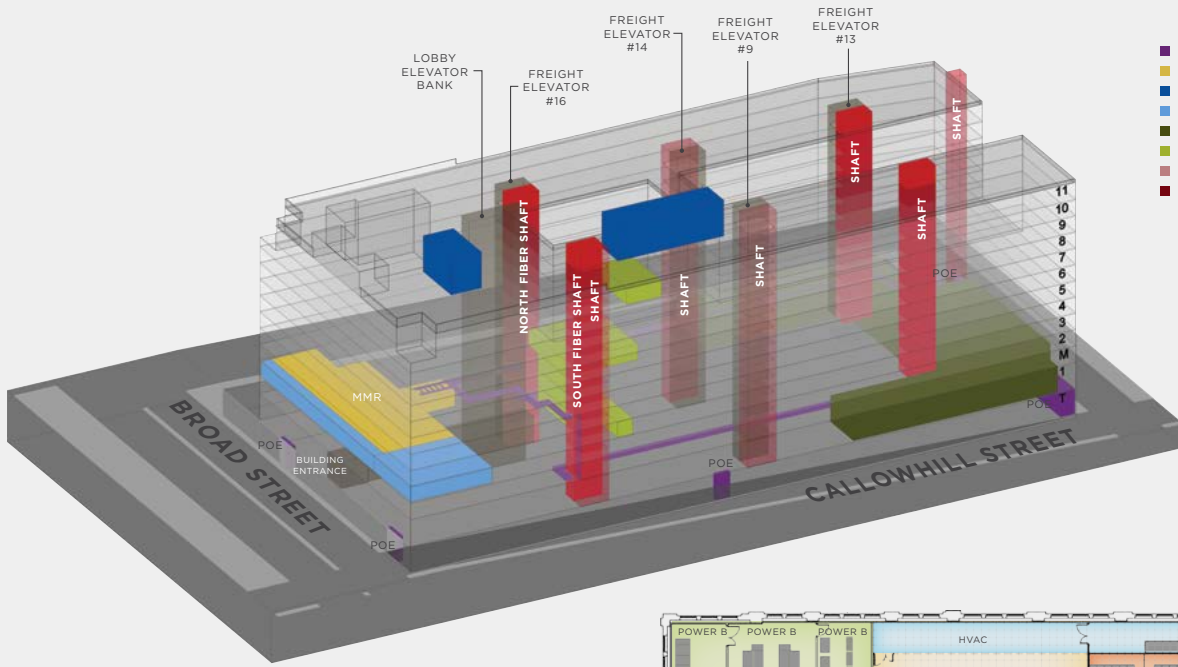

Netrality
Properties

401 NORTH BROAD | PHILADELPHIA

- POINT OF ENTRY
- MEET ME ROOM
- MECHANICAL SUPPORT
- MMA & MMR SUPPORT
- GENERATOR SERVICE
- ELECTRICAL SERVICE (FLOORS 2-5)
- EXISTING VERTICAL RISER LOCATIONS
- VERTICAL RISER LOCATIONS

NETRALITY MEET ME ROOM

- 401 MEET ME AREA
- POWER ROOMS
- CABINETS
- CAGES
- HVAC ROOM

2ND FLOOR

CONNECTIVITY

- Premier core interconnection site in Philadelphia
- Carrier neutral, building owned and managed Meet Me Room
- No monthly recurring charges for cross connects
- Network operators: 88+
- Points of entry ("POE"): 6 diverse POEs
- Splice rooms: climate-controlled at POEs
- Risers: pre-built innerduct system from POEs to Meet Me Room
- Colocation: cabinet and cages available

INFRASTRUCTURE

- Ceiling heights (slab to slab): 12' 8"
- Column spacing: 22'
- Floor loading: 200 lbs/sf
- Loading dock: secure multi-bay dock
- Freight elevators: 10,000 lbs capacity
- Cable management: overhead ladder rack
- Outside the 100-year floodplain
- 24/7 network operations center ("NOC")
- Critical facility monitoring system

COOLING

- Condenser water capacity: 3,600 tons (N+1), backed up by generators
- Condenser water distribution: open-loop system with free-cooling mode
- Data room HVAC: CRAC units (N+1) with cold aisle containment