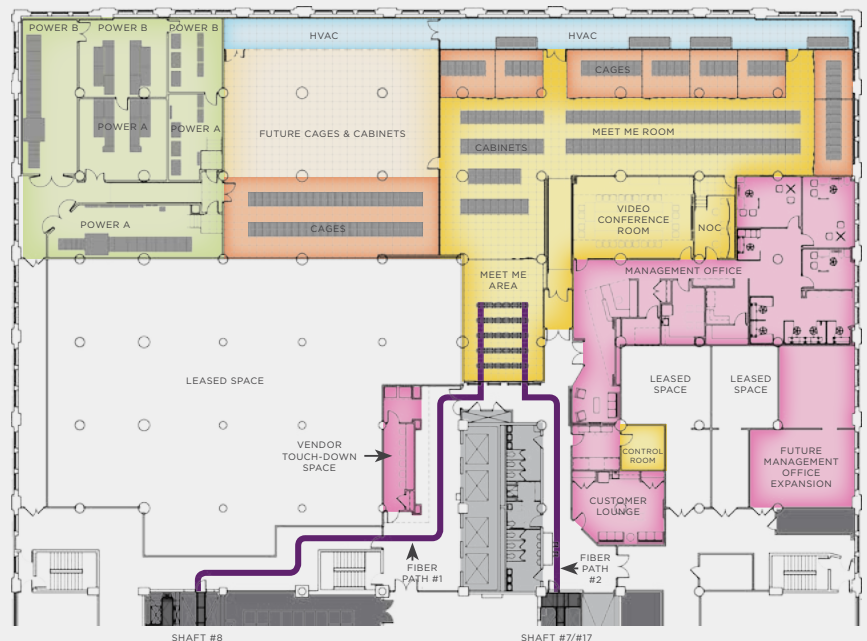

Netrality
Properties

401 NORTH BROAD | PHILADELPHIA

- POINT OF ENTRY
- MEET ME ROOM
- MECHANICAL SUPPORT
- MMA & MMR SUPPORT
- GENERATOR SERVICE
- ELECTRICAL SERVICE (FLOORS 2-5)
- EXISTING VERTICAL RISER LOCATIONS
- VERTICAL RISER LOCATIONS

NETRALITY MEET ME ROOM

- 401 MEET ME AREA
- POWER ROOMS
- CABINETS
- CAGES
- HVAC ROOM

2ND FLOOR

CONNECTIVITY

- Premier core interconnection site in Philadelphia
- Carrier neutral, building owned and managed Meet Me Room
- No monthly recurring charges for cross connects
- Network operators: 88+
- Points of entry ("POE"): 6 diverse POEs
- Splice rooms: climate-controlled at POEs
- Risers: pre-built innerduct system from POEs to Meet Me Room
- Colocation: cabinet and cages available

INFRASTRUCTURE

- Ceiling heights (slab to slab): 12' 8"
- Column spacing: 22'
- Floor loading: 200 lbs/sf
- Loading dock: secure multi-bay dock
- Freight elevators: 10,000 lbs capacity
- Cable management: overhead ladder rack
- Outside the 100-year floodplain
- 24/7 network operations center ("NOC")
- Critical facility monitoring system

COOLING

- Condenser water capacity: 3,600 tons (N+1), backed up by generators
- Condenser water distribution: open-loop system with free-cooling mode
- Data room HVAC: CRAC units (N+1) with cold aisle containment